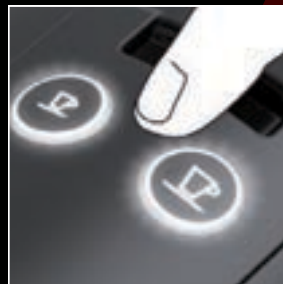

1

Fill the water tank

2

Switch the machine on

3

Flashing light : heating up
Steady light: ready

4

Place the cup and press once the small coffee button
to drain the water.

5

Remove and empty the
cup.

6

Espresso button (small cup) - Lungo button (large cup)

Enjoy