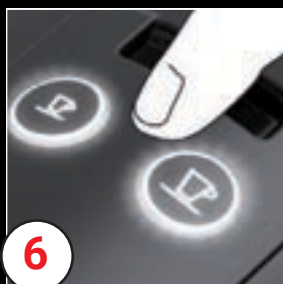

Close the lever and place
a cup under the coffee
outlet

Espresso button (small cup)
Lungo button (large cup)

Enjoy

THE PRESIDENT

AXXOSHOTELS.com

For any help, please, call reception
+ 420 234 614 100

Tea preparation

1

Fill the water tank

2

Switch the machine on

3

Flashing light : heating up
Steady light: ready

4

Place the cup and press once the small coffee button
to drain the water.

5

Remove and empty the
cup.

6

Espresso button (small cup) - Lungo button (large cup)

Enjoy